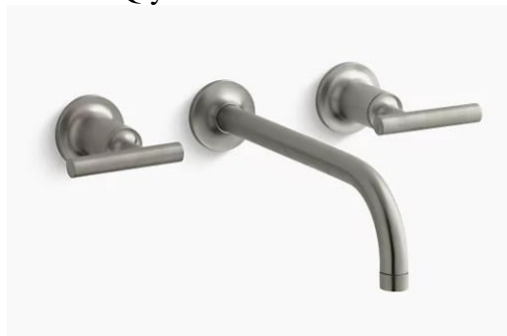

Charny Residence 791 North Circle Drive

Master Bathroom Plumbing

Toilet: Mfg:
Style:
Color:

Sink: Mfg: Kohler
Style: Vox Square K2661-0
Color: White
Size: 15.75" x 15.75" x 6.25" deep
Qty: 1

Sink Faucet:

Mfg: Kohler
Style: Purist K-T14414-4-BN
Color: Vibrant Brushed Nickel
Qty: 1

Charny Residence 791 North Circle Drive

Master Bathroom Plumbing

Shower Fixture:

Mfg: Kohler
Style: K-TS14422-4-BN
Color: Vibrant Brushed Nickel
Qty: 1

Shower Fixture Handheld:

Mfg: Kohler
Style: K-22178-BN
Color: Vibrant Brushed Nickel
Qty: 1