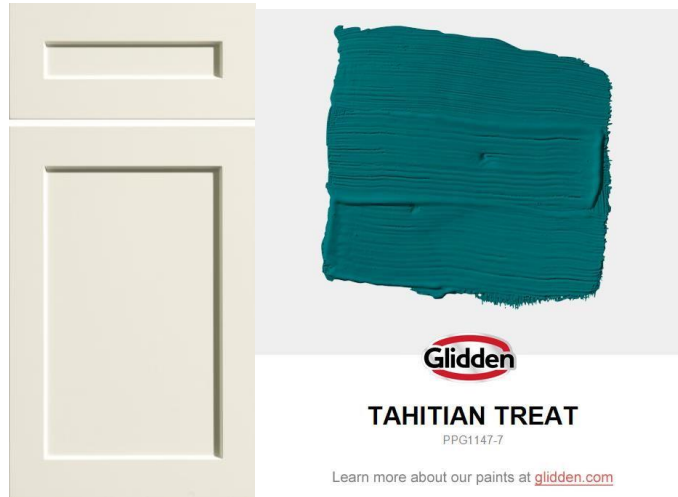

Charny Residence 791 North Circle Drive

Cabinetry

Cabinetry:

Kitchen, Master Bath Vanity and Linen Cabinet

Mfg.: Selected
Style: Shaker- refer to drawings for details
Finish: Paint Grade- Glidden
PPG1147-7 Tahitian Treat

Cabinet Hardware:

Bathroom and Kitchen

Mfg.: Top Knobs
Distributor: Build.com
Style: Sanctuary II
Finish: Aluminum
Size: 5"
Qty.: Verified by cabinet maker
Cost: $7.70