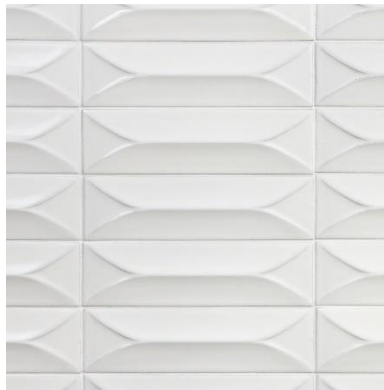

Backsplash Option:

If solid surface is out of budget

Mfg.: Tile Bar

Style: Byzantine Bianco 3D

Layout: Horizontal straight stack

Grout: White

Cost: $18.28 sq ft